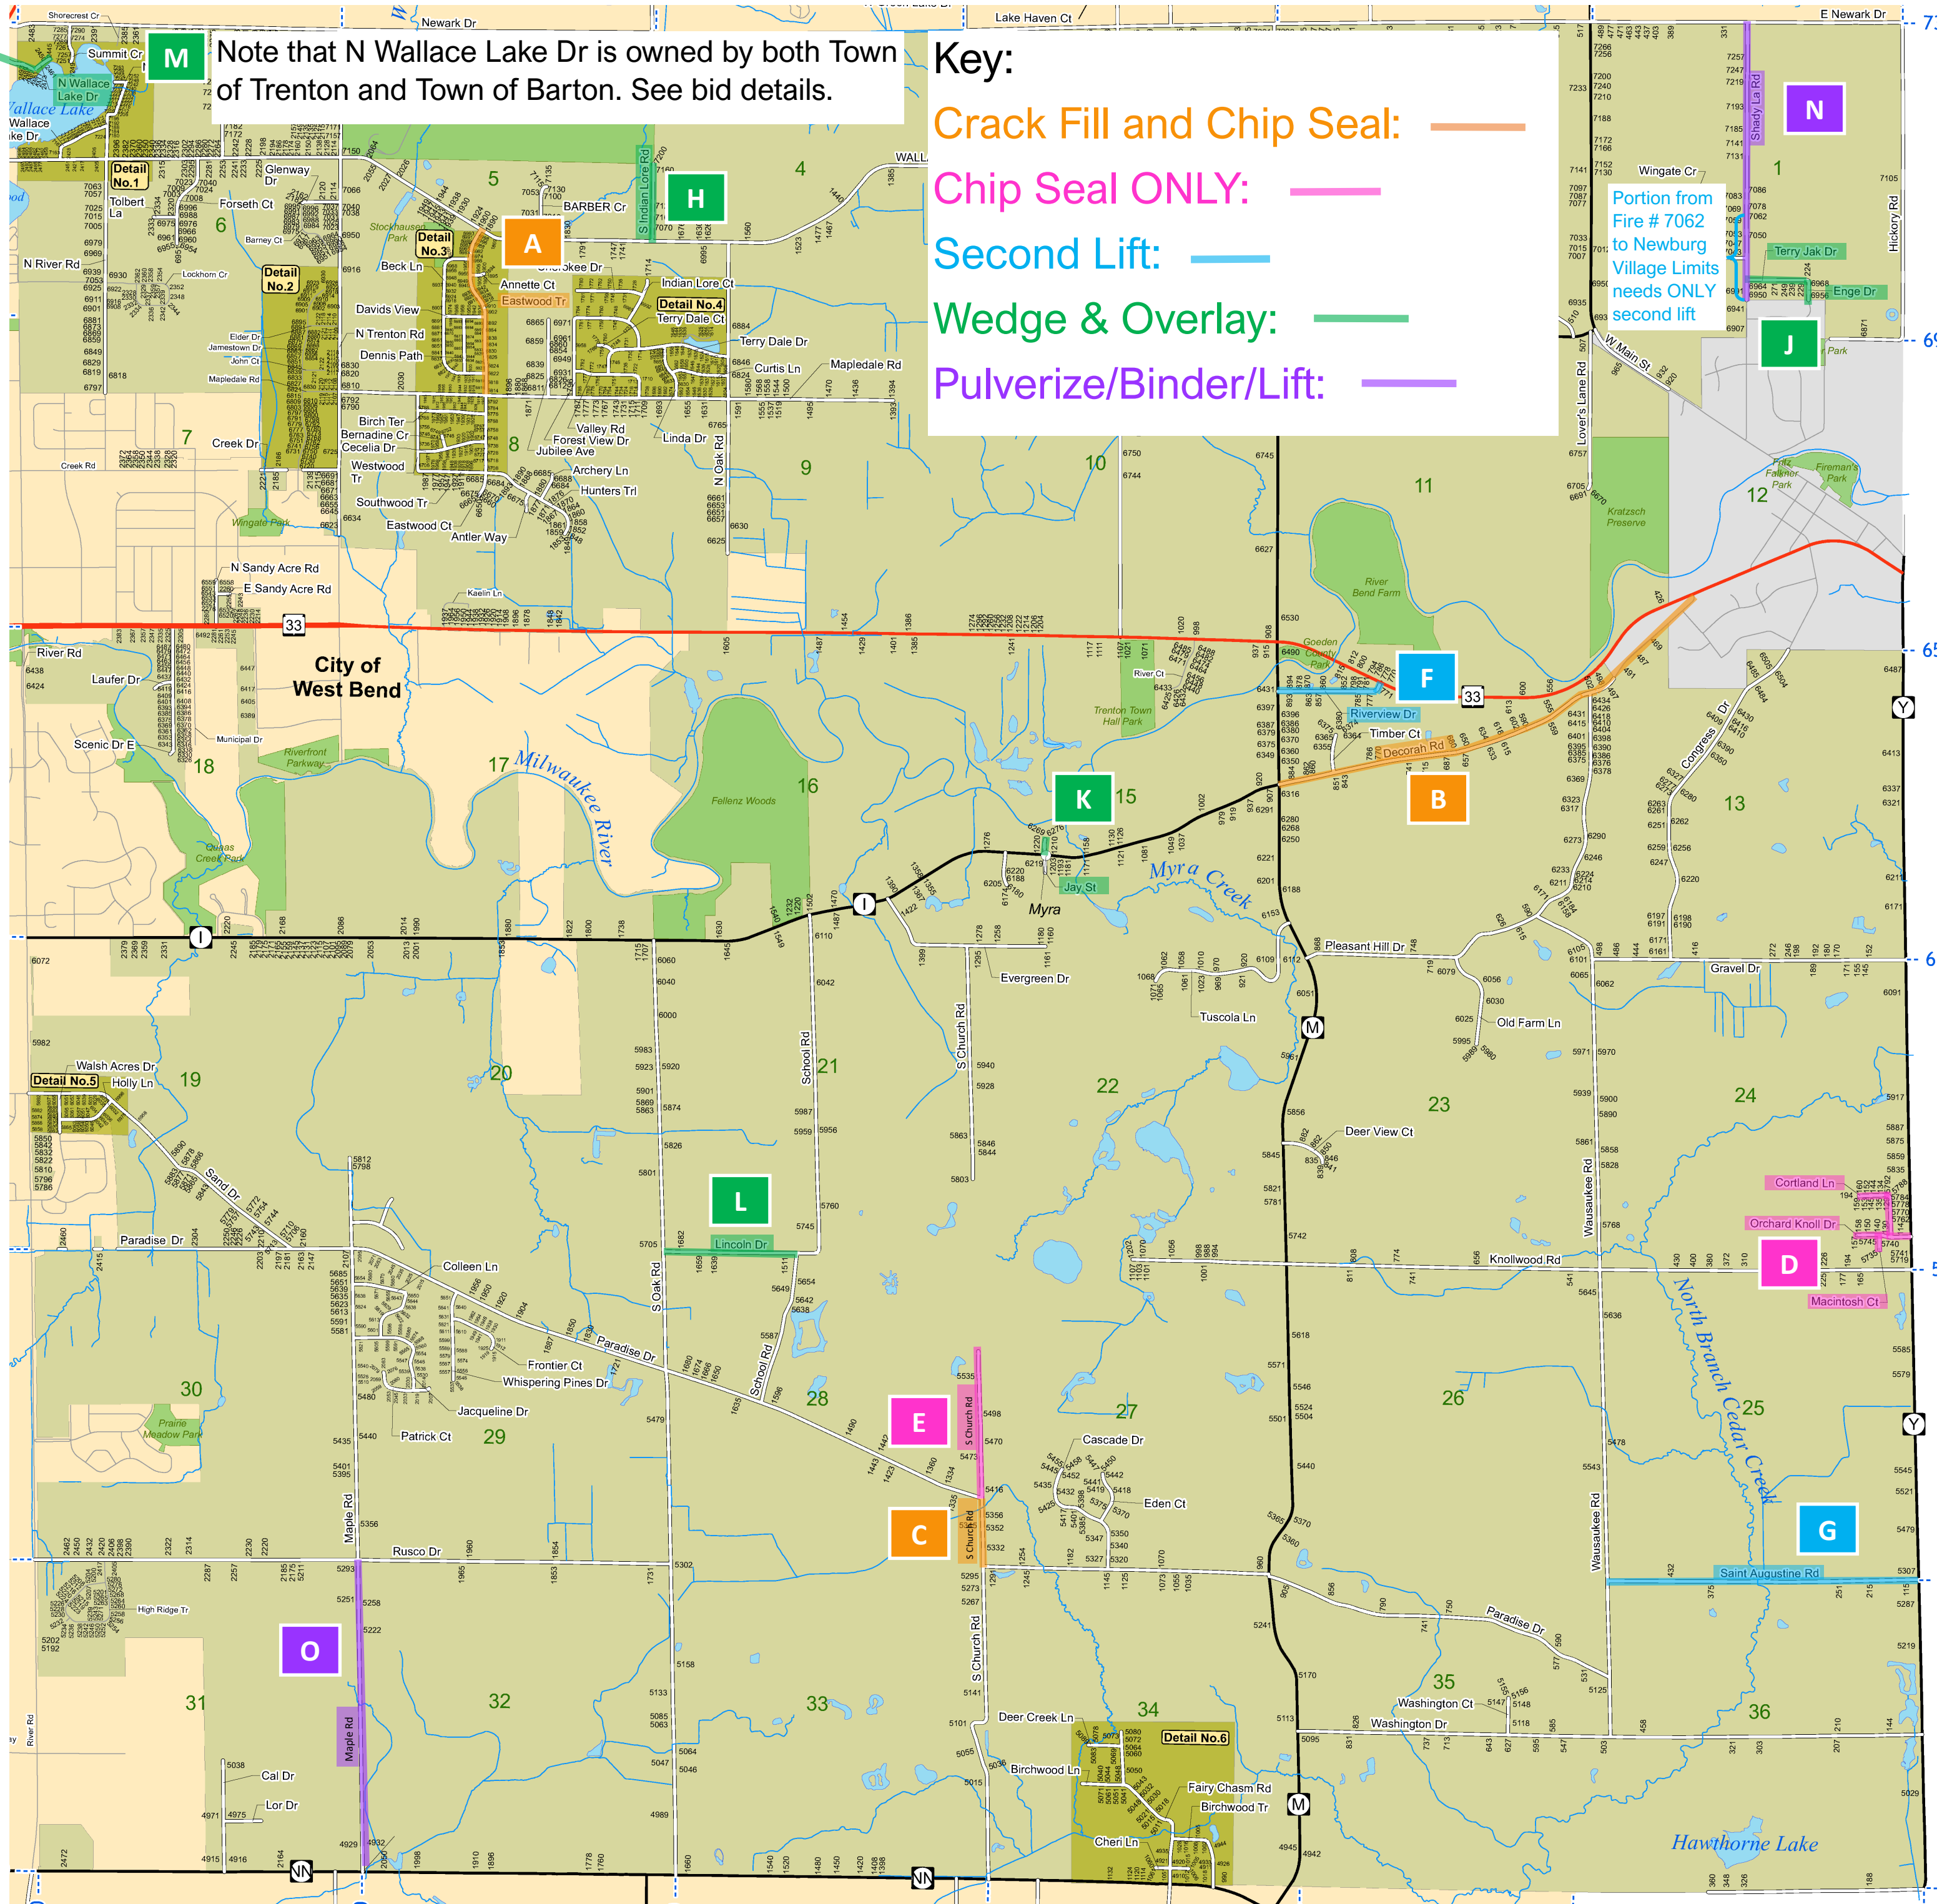

Town of Trenton, Washington County 2025 Road Work Bid Map

M Note that N Wallace Lake Dr is owned by both Town of Trenton and Town of Barton. See bid details.

Key:

- Crack Fill and Chip Seal: —
- Chip Seal ONLY: —
- Second Lift: —
- Wedge & Overlay: —
- Pulverize/Binder/Lift: —

Portion from Fire # 7062 to Newburg Village Limits needs ONLY second lift