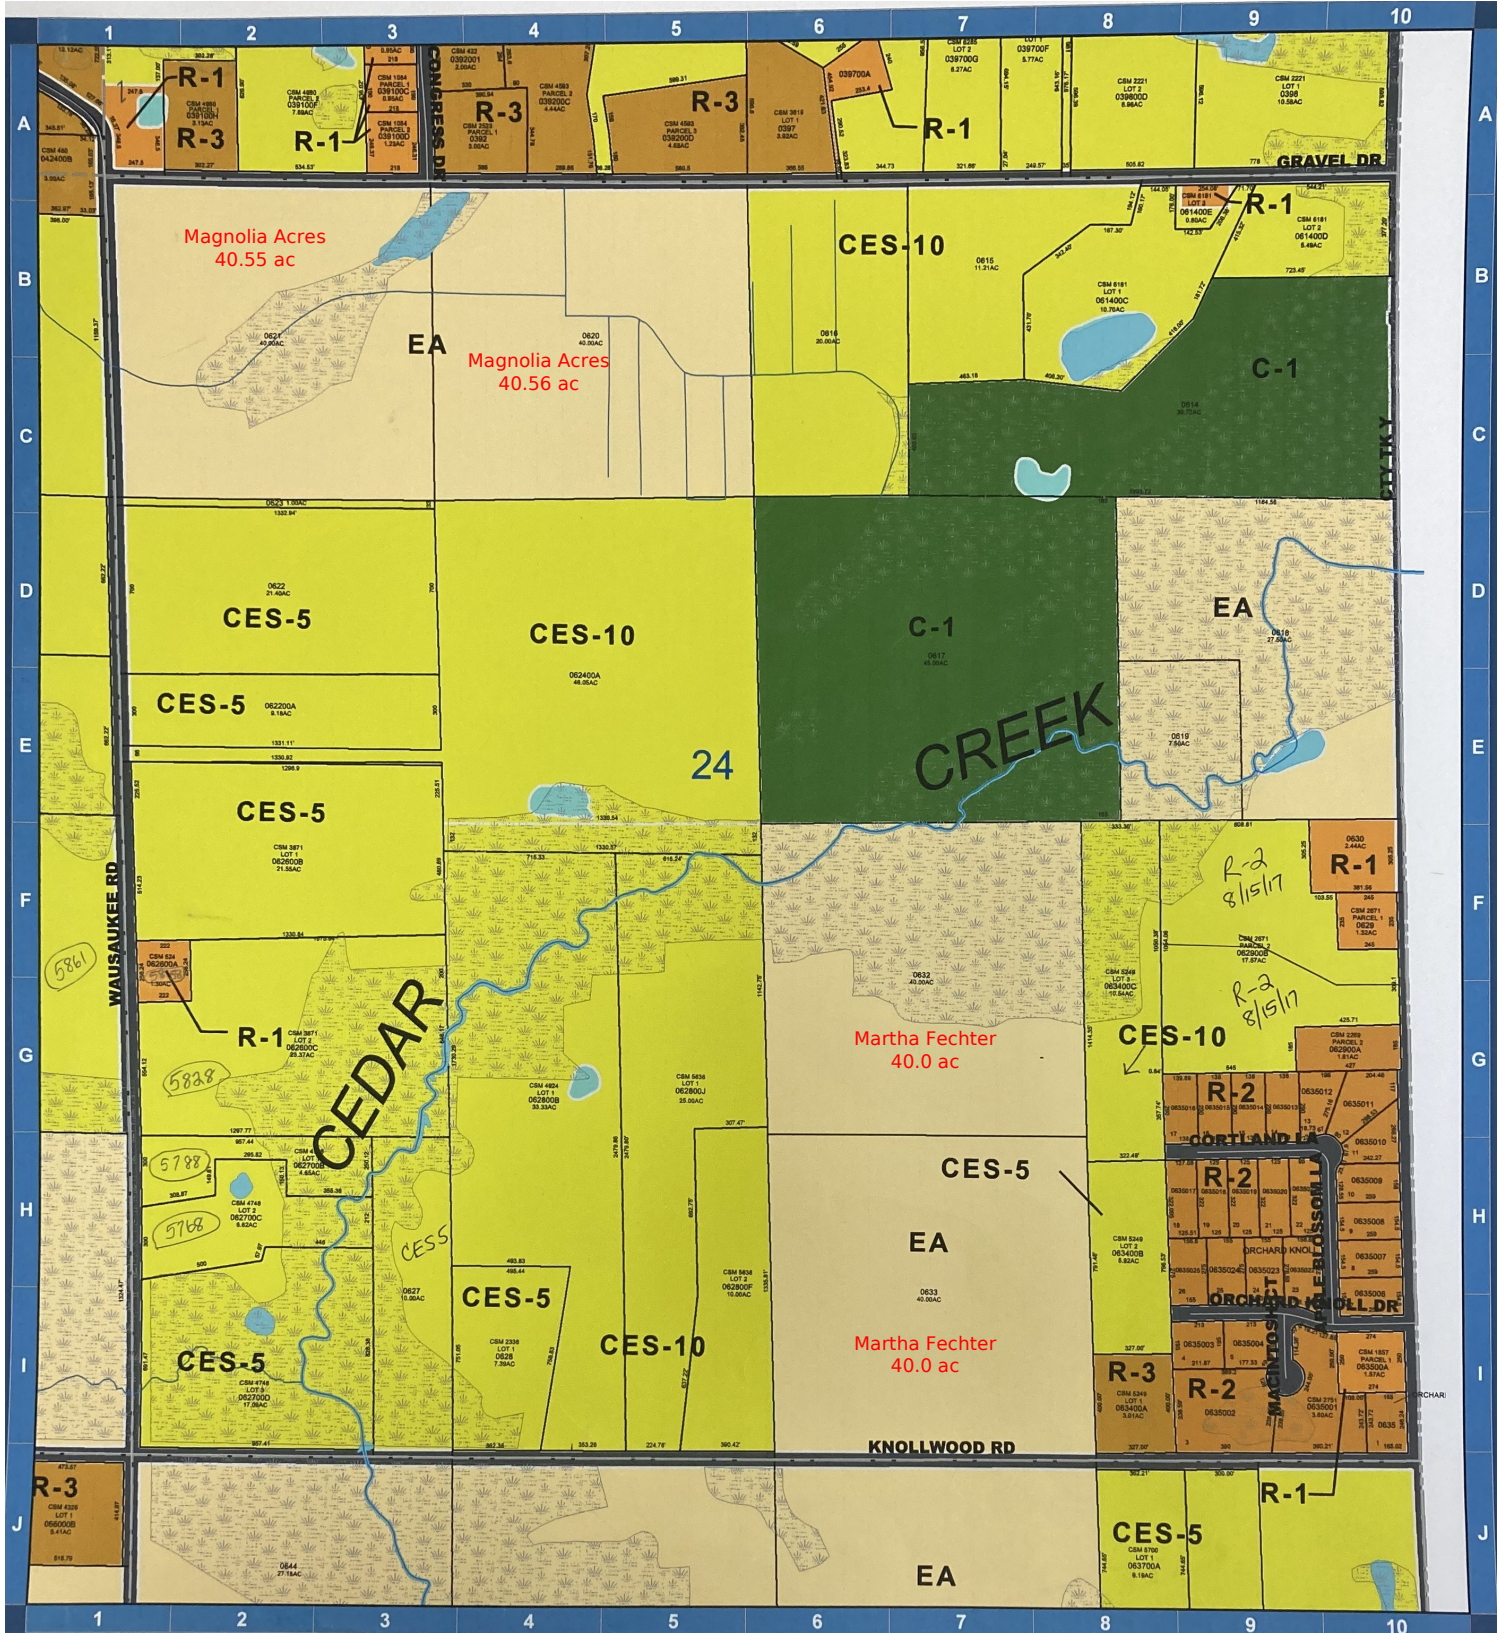

# Town of Trenton Map Section 22

Dated: January 2025

6	5	4	3	2	1
7	8	9	10	11	12
18	17	16	15	14	13
19	20	21	22	23	24
30	29	28	27	26	25
31	32	33	34	35	36

## Section 23

Dated: January 2025

6	5	4	3	2	1
7	8	9	10	11	12
18	17	16	15	14	13
19	20	21	22	23	24
30	29	28	27	26	25
31	32	33	34	35	36