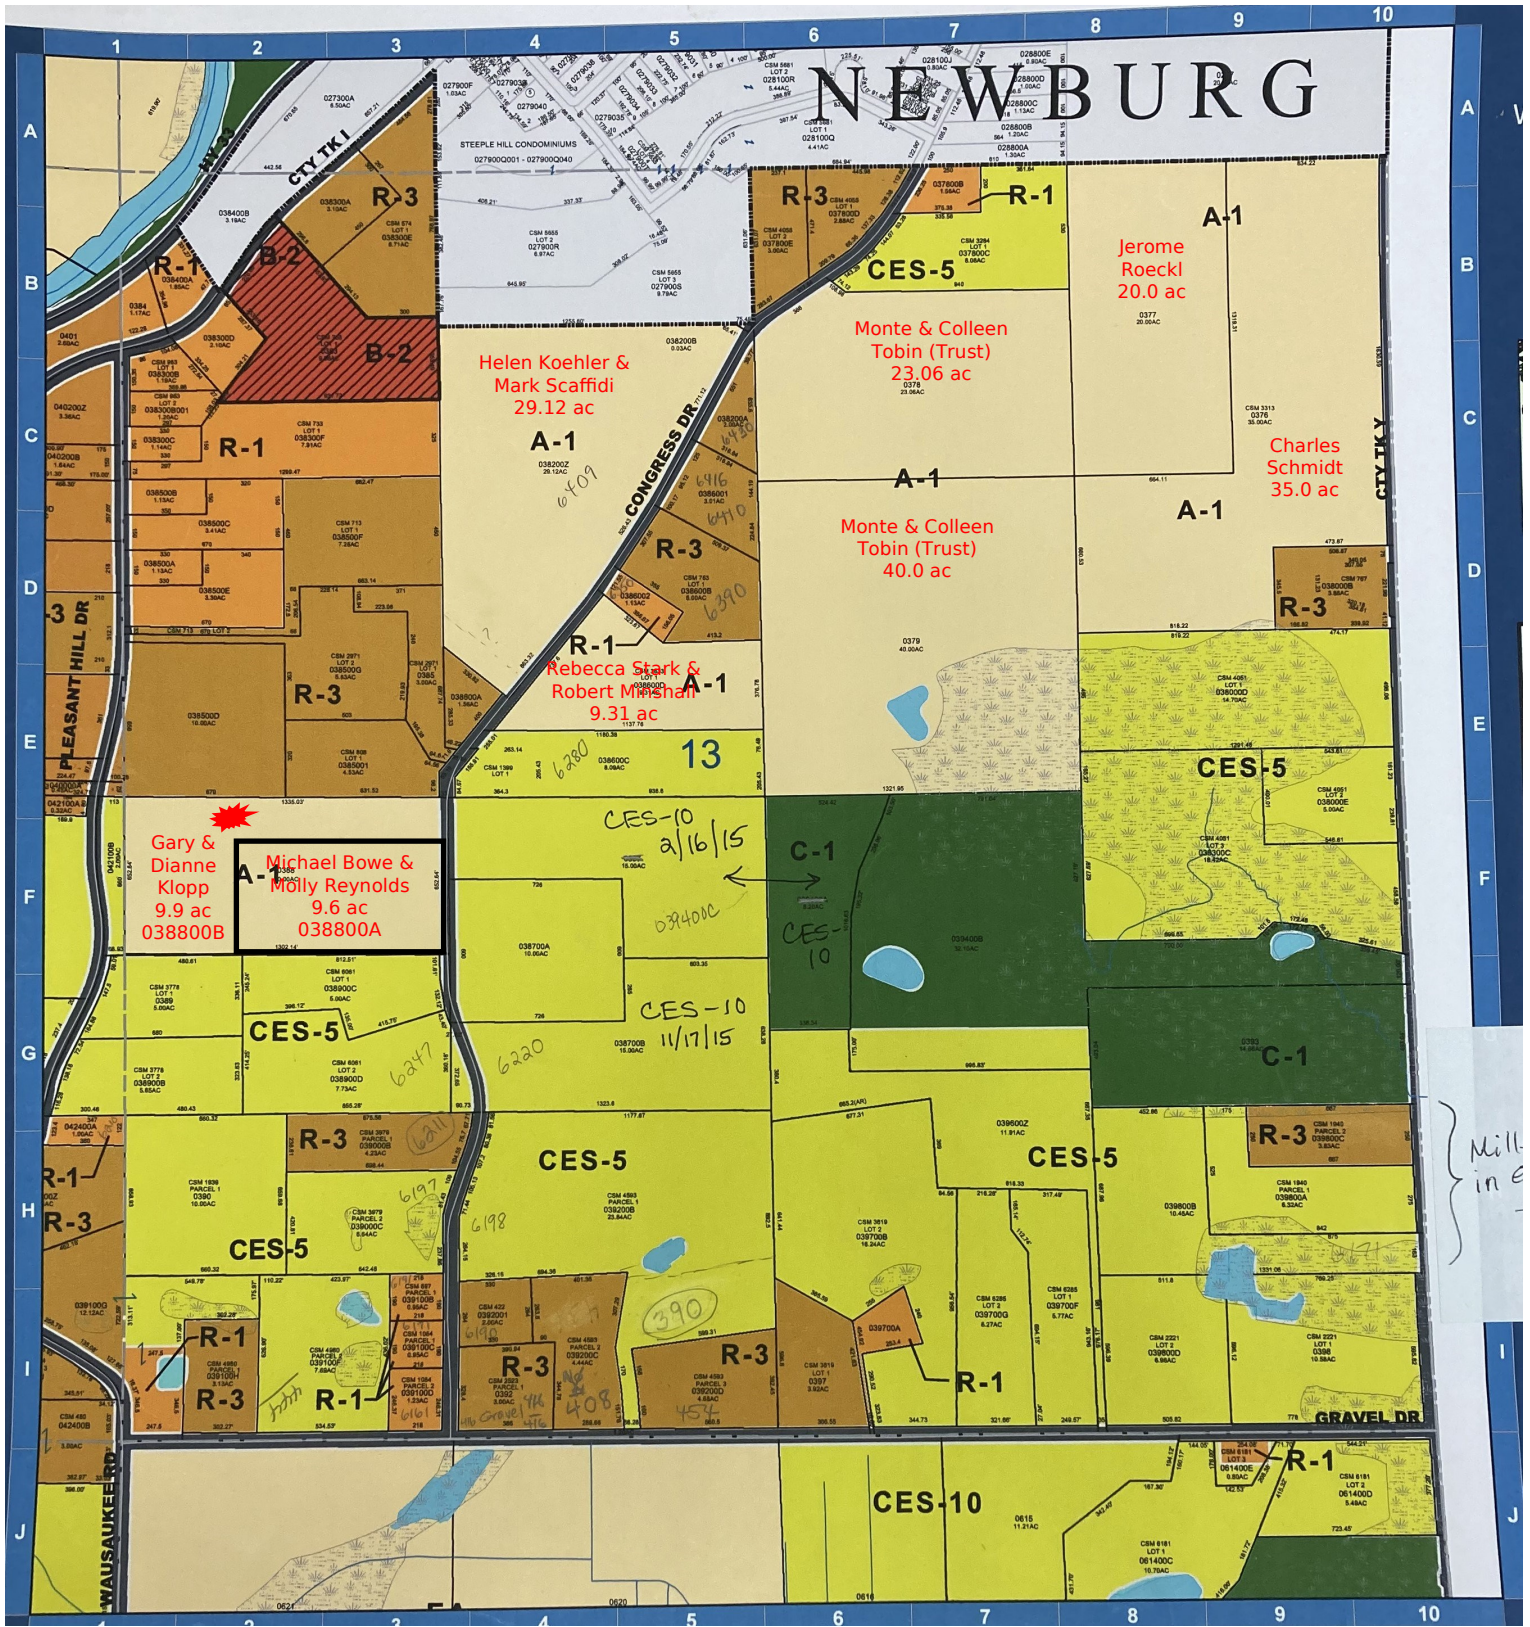

6	5	4	3	2	1
7	8	9	10	11	12
18	17	16	15	14	13
19	20	21	22	23	24
30	29	28	27	26	25
31	32	33	34	35	36

Town of Trenton Map Section 13

Dated: January 2025