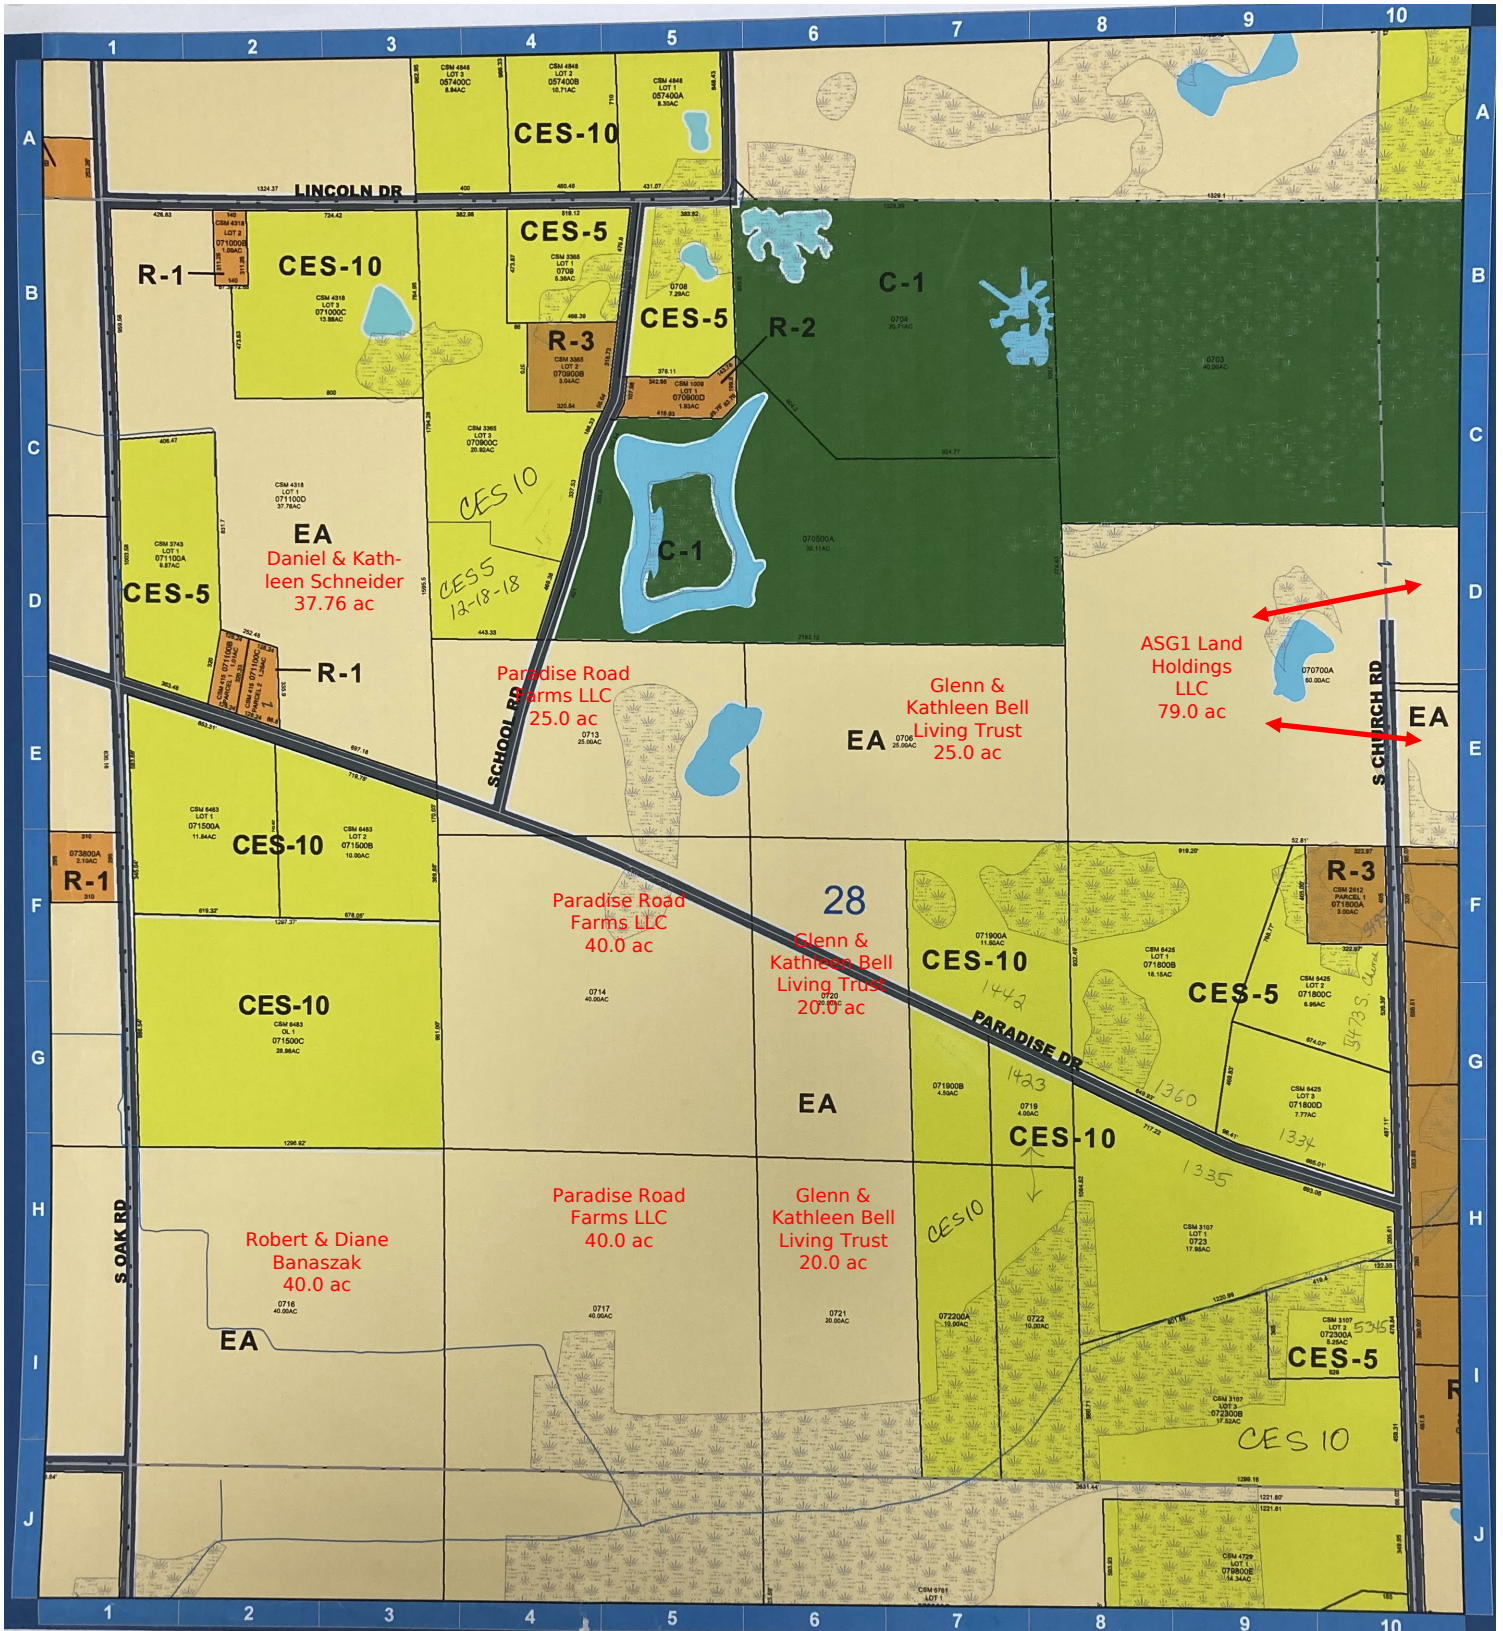

6	5	4	3	2	1
7	8	9	10	11	12
18	17	16	15	14	13
19	20	21	22	23	24
30	29	28	27	26	25
31	32	33	34	35	36

Town of Trenton Map Section 28