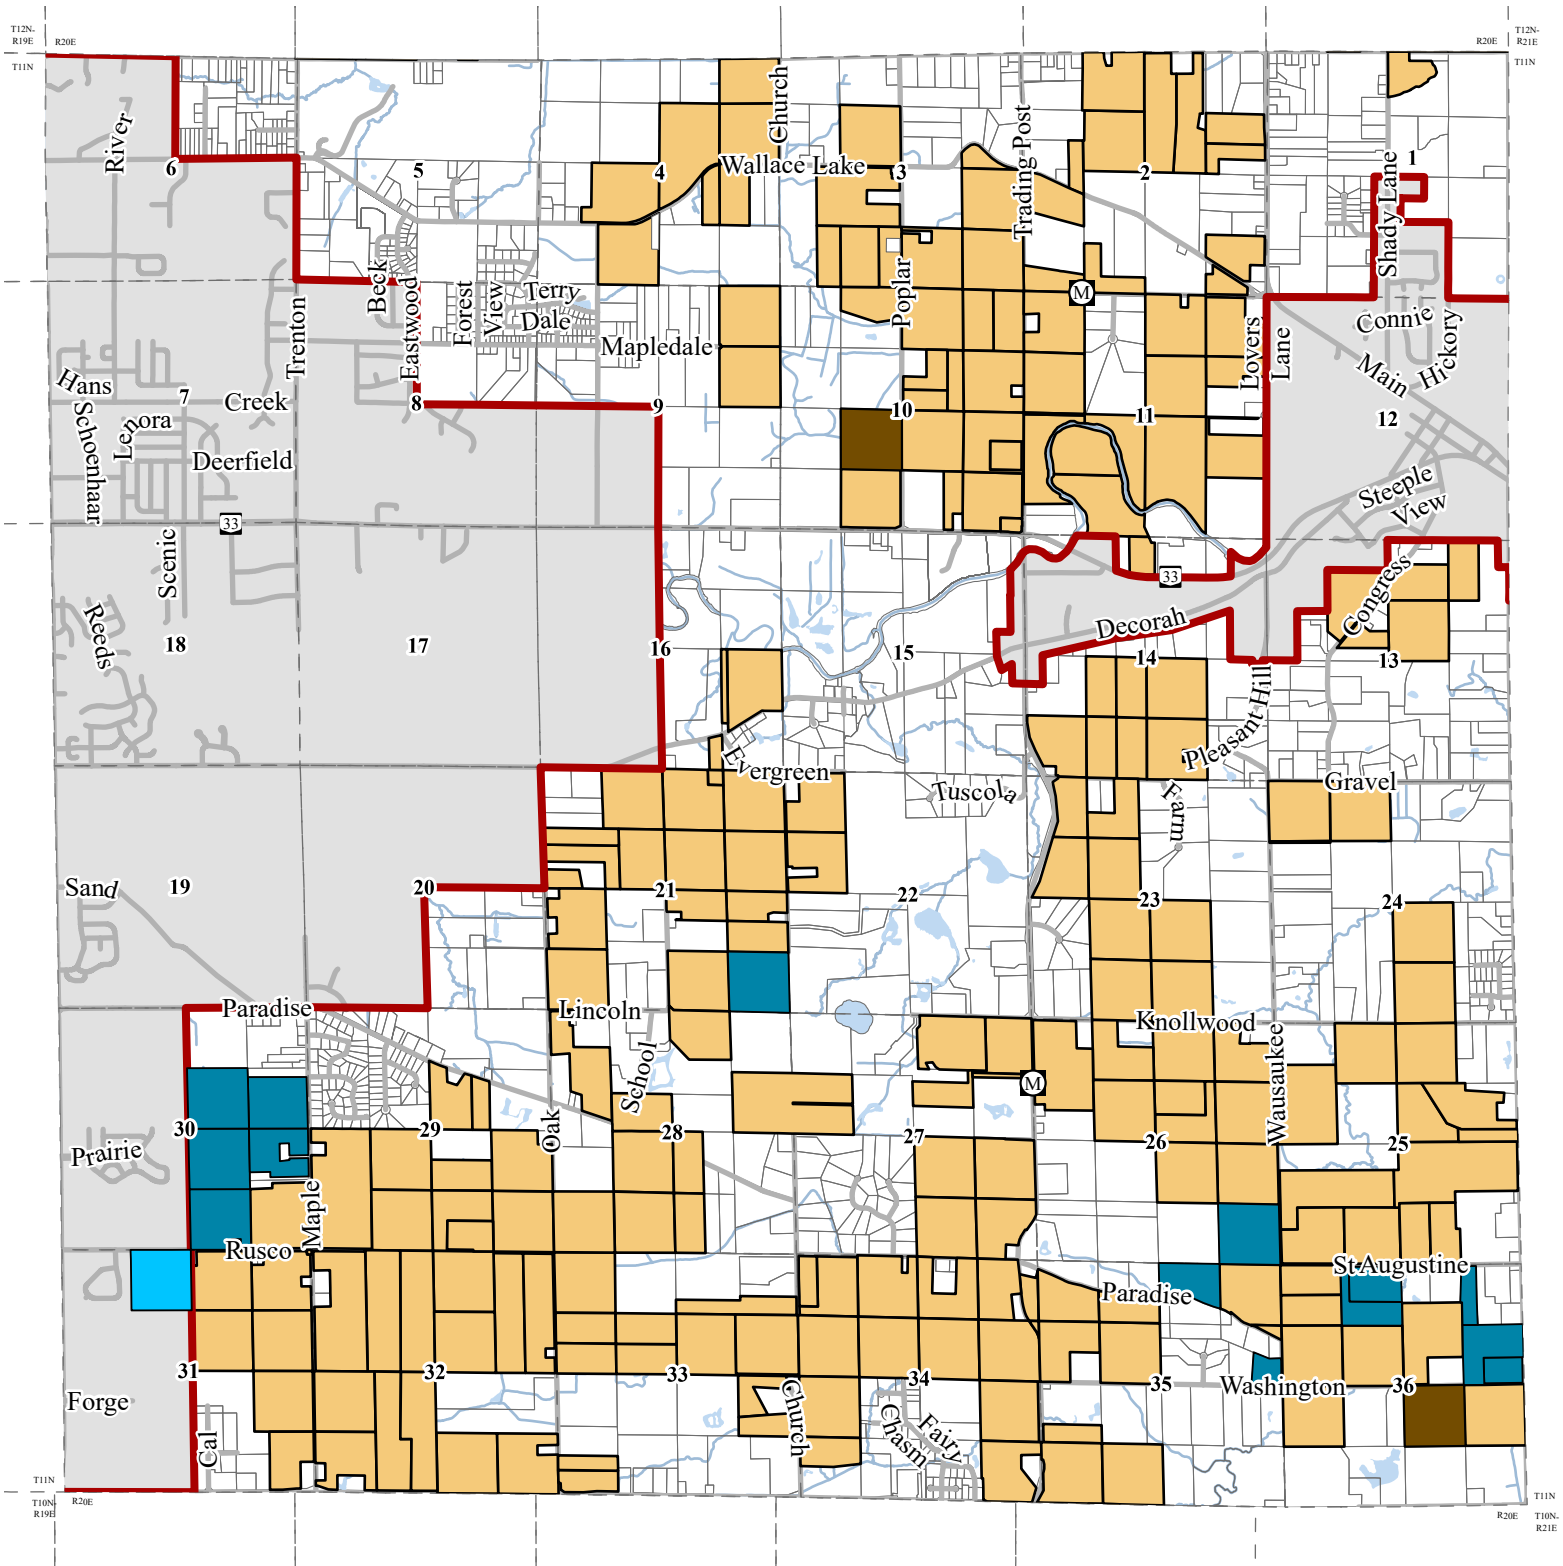

Town of Trenton FPA Map Edits

	Draft Farmland Preservation Areas		Farmland Parcel Removals	 
	Municipal Boundaries		Farmland Parcel Additions	
	Parcel Boundary Outside of Sewer Service Areas		Farmland Parcel Additions Within SSA	<p>All information subject to errors and omissions and is not certified by Washington County. Credits: Washington County, SEWRPC Date Produced: 2/3/2025 10:16 AM</p>
	Planned Sewer Service Areas			
	PLSS Section			